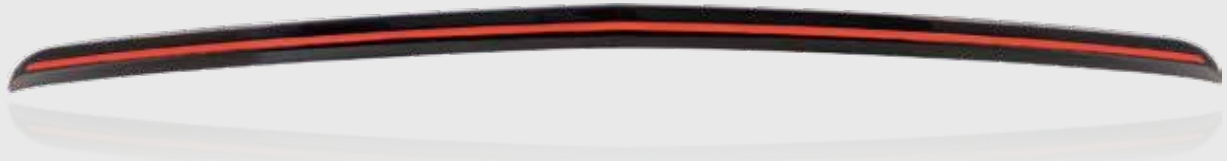

YAB-GMC-0268

FIT FOR 15-20 TAHOE

YAB-CHE-0268A

FOR CADILLAC SERIES

适用凯迪拉克系列

SCAN THE QR CODE FOR PRODUCT DETAILS

扫一扫二维码查看产品详情

FOR 19-20 CT5 SPOILER LIGHT